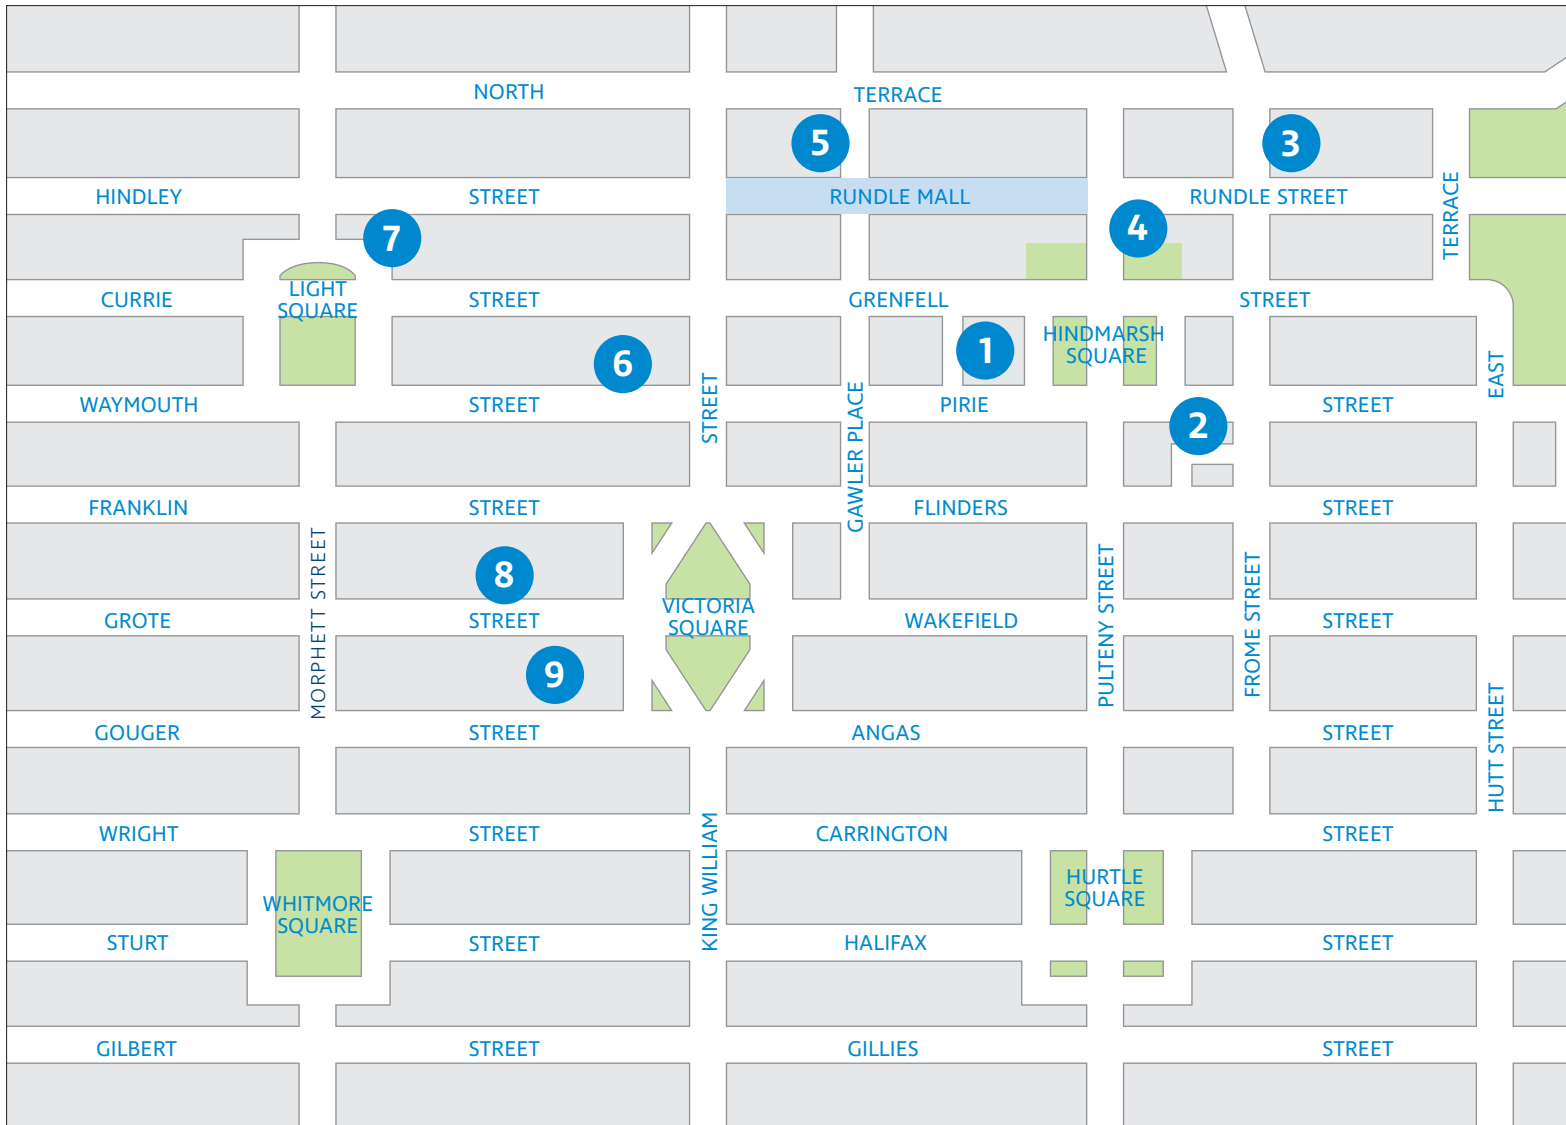

UPark

Pocket guide

- 1 UPark Wyatt
- 2 UPark Pirie Flinders
- 3 UPark Frome
- 4 UPark Rundle
- 5 UPark Gawler
- 6 UPark Topham
- 7 UPark Light
- 8 UPark Grote
- 9 UPark Central Market

Book online upark.com.au

[Check website for public holiday opening hours](#)

Motorcycle Parking

Gawler:	\$6.00 flat rate
Topham:	\$6.00 flat rate
Light:	\$6.00 flat rate
Grote:	\$6.00 flat rate
Central Market:	\$5.50 flat rate

Lost Ticket Rate